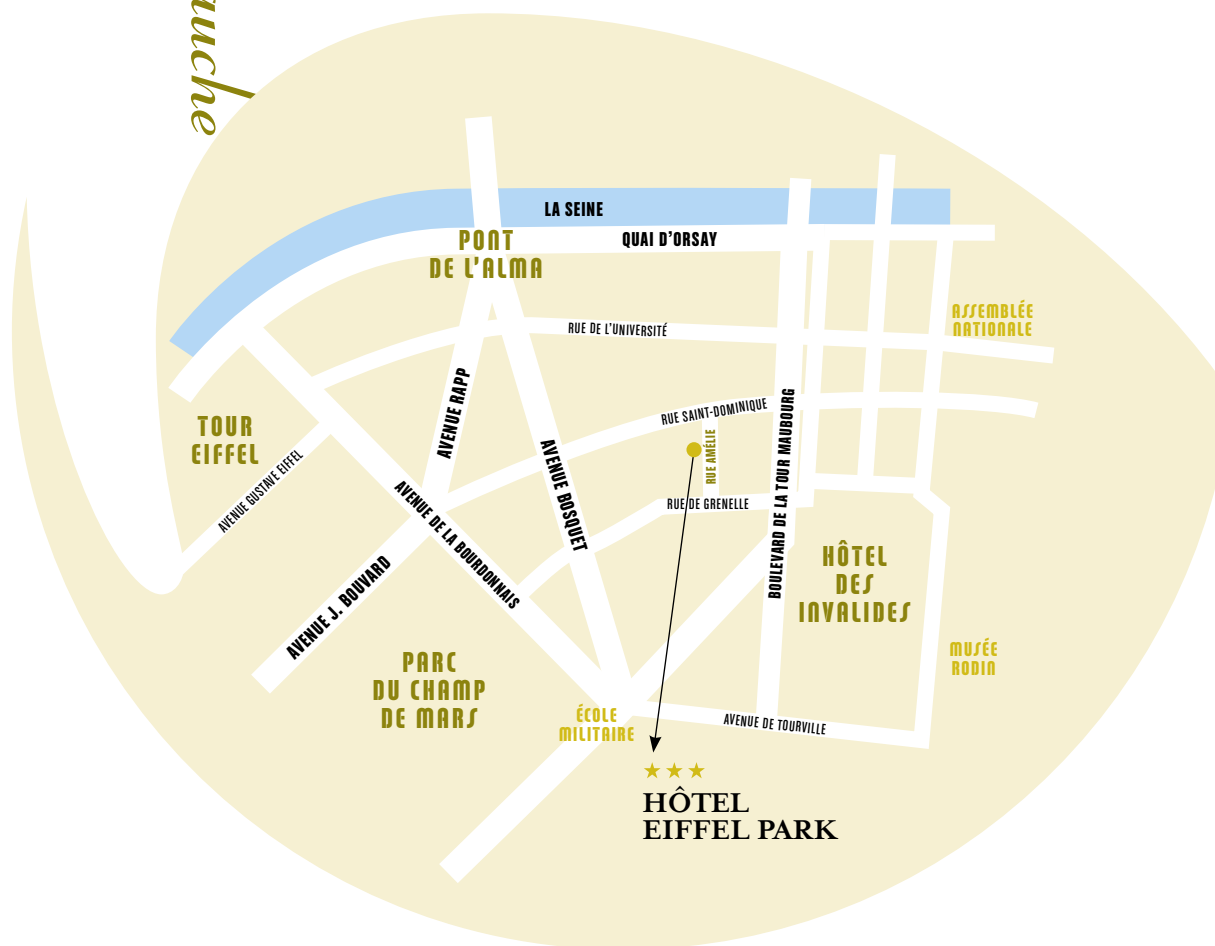

## HÔTEL EIFFEL PARK

**Situated halfway between the Eiffel Tower and the Invalides,  
five minutes from the UNESCO building.**

The Eiffel Park hotel is a haven of peace and relaxation whose cosy Art Deco decor will instantly transport you far from the bustle of Parisian life. When the warm weather arrives, relax on our rooftop terrace and dream of times gone by. Or take advantage of the hotel's spacious bar and its comfortable leather sofas for a successful business meeting. Nearby rue Dominique and the market in rue Cler will instantly give you a taste of the «Parisian village» atmosphere, and with the Air France terminal at the Invalides RER station, getting to either of Paris' airports couldn't be easier. All the rooms have air conditioning. Free WIFI Internet access in the lobby/bar. The whole team will be welcoming you to the hotel, and will do everything to ensure your stay is as pleasant as possible.

# Rive Gauche

**Car park :**  
Invalides Car Park

**Metro :**  
Latour Maubourg (line 8),  
Invalides (line 8 and  
RER C)

**Bus :**  
28, 49, 81, 82, 87, 92

**Train stations:**  
Gare Montparnasse,  
Gare Austerlitz

**Airports:**  
Roissy CDG,  
Orly

Direct access to airports  
by Air France station,  
RER C / Invalides  
(600 m from the hotel)

**Nearby:**  
Musée d'Orsay,  
Les Invalides,  
Tour Eiffel,  
Musée Rodin,  
Champs Élysées,  
Grands palais,  
Petit palais,  
Palais de la Découverte,  
Place de la Concorde,  
Jardin des Tuileries,  
Assemblée Nationale,  
UNESCO,  
École Militaire,  
Trocadero,  
Musée du Louvre,  
Théâtre des Champs  
Élysées,  
Théâtre du Rond Point,  
Palais des Congrès,  
Porte Maillot (ligne  
directe par RER C).